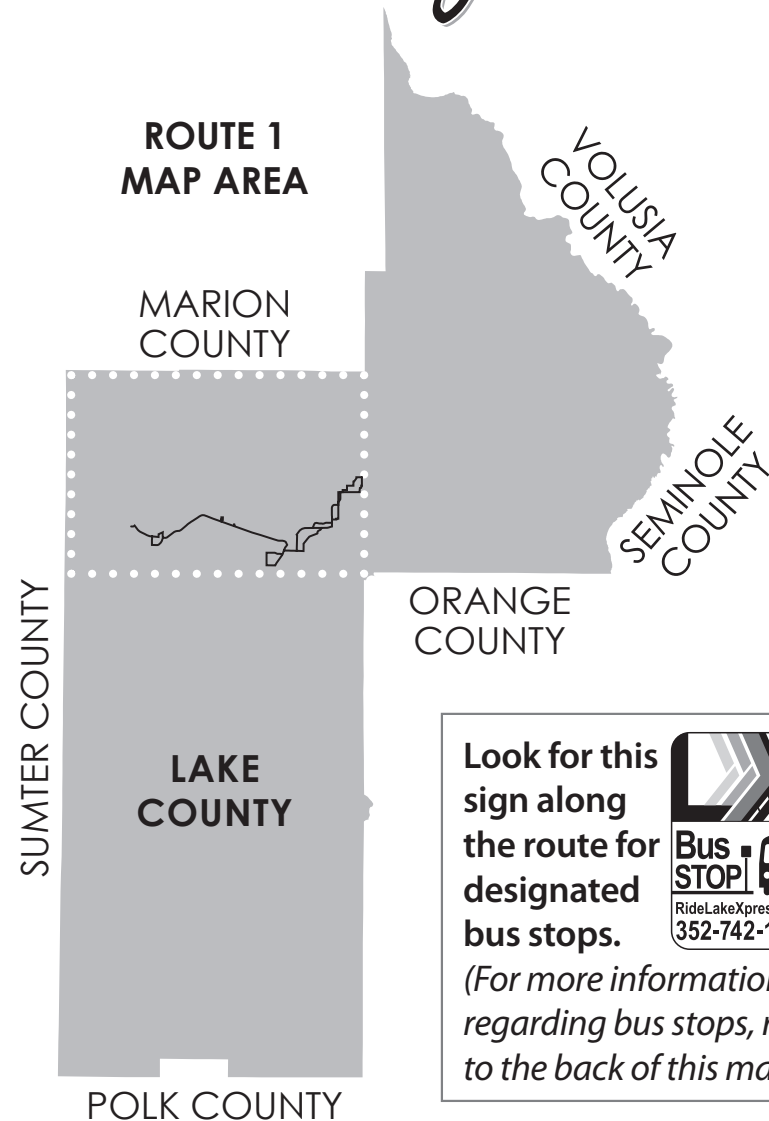

ROUTE 1

Leesburg to Eustis

LakeXpress

The Way to Go

Look for this sign along the route for designated bus stops.

(For more information regarding bus stops, refer to the back of this map.)

Eastbound | Route 1

Leesburg to Eustis

1	2	3	4	5	6	7	8
U.S. Highway 27 (14th St.) & Citizens Blvd. X Transfer to Route 1A & 2	LRMC (Leesburg Regional Medical Center, Lake St.)	Lake Sumter State College	Via Port Mall (U.S. Highway 441)	Main St. (Lake County Government Complex)	Waterman Hospital (U.S. Highway 441)	Lake Tech. (Kurt St.) X Transfer to Routes 3 & 4	Cardinal Ave. & Orange Ave.
6:00	6:05	6:25	6:35	6:40	6:50	6:55	7:14
7:00	7:05	7:25	7:35	7:40	7:50	7:55	8:14
8:00	8:05	8:25	8:35	8:40	8:50	8:55	9:14
9:00	9:05	9:25	9:35	9:40	9:50	9:55	10:14
10:00	10:05	10:25	10:35	10:40	10:50	10:55	11:14
11:00	11:05	11:25	11:35	11:40	11:50	11:55	12:14
12:00	12:05	12:25	12:35	12:40	12:50	12:55	1:14
1:00	1:05	1:25	1:35	1:40	1:50	1:55	2:14
2:00	2:05	2:25	2:35	2:40	2:50	2:55	3:14
3:00	3:05	3:25	3:35	3:40	3:50	3:55	4:14
4:00	4:05	4:25	4:35	4:40	4:50	4:55	5:14
5:00	5:05	5:25	5:35	5:40	5:50	5:55	6:14
6:00	6:05	6:25	6:35	6:40	6:50	6:55	7:14

EUSTIS

**FRUITLAND
PARK**

LEESBURG

TAVARES

———— Eastbound Westbound

X This symbol indicates transfer area. (Refer to schedule for transfer details)