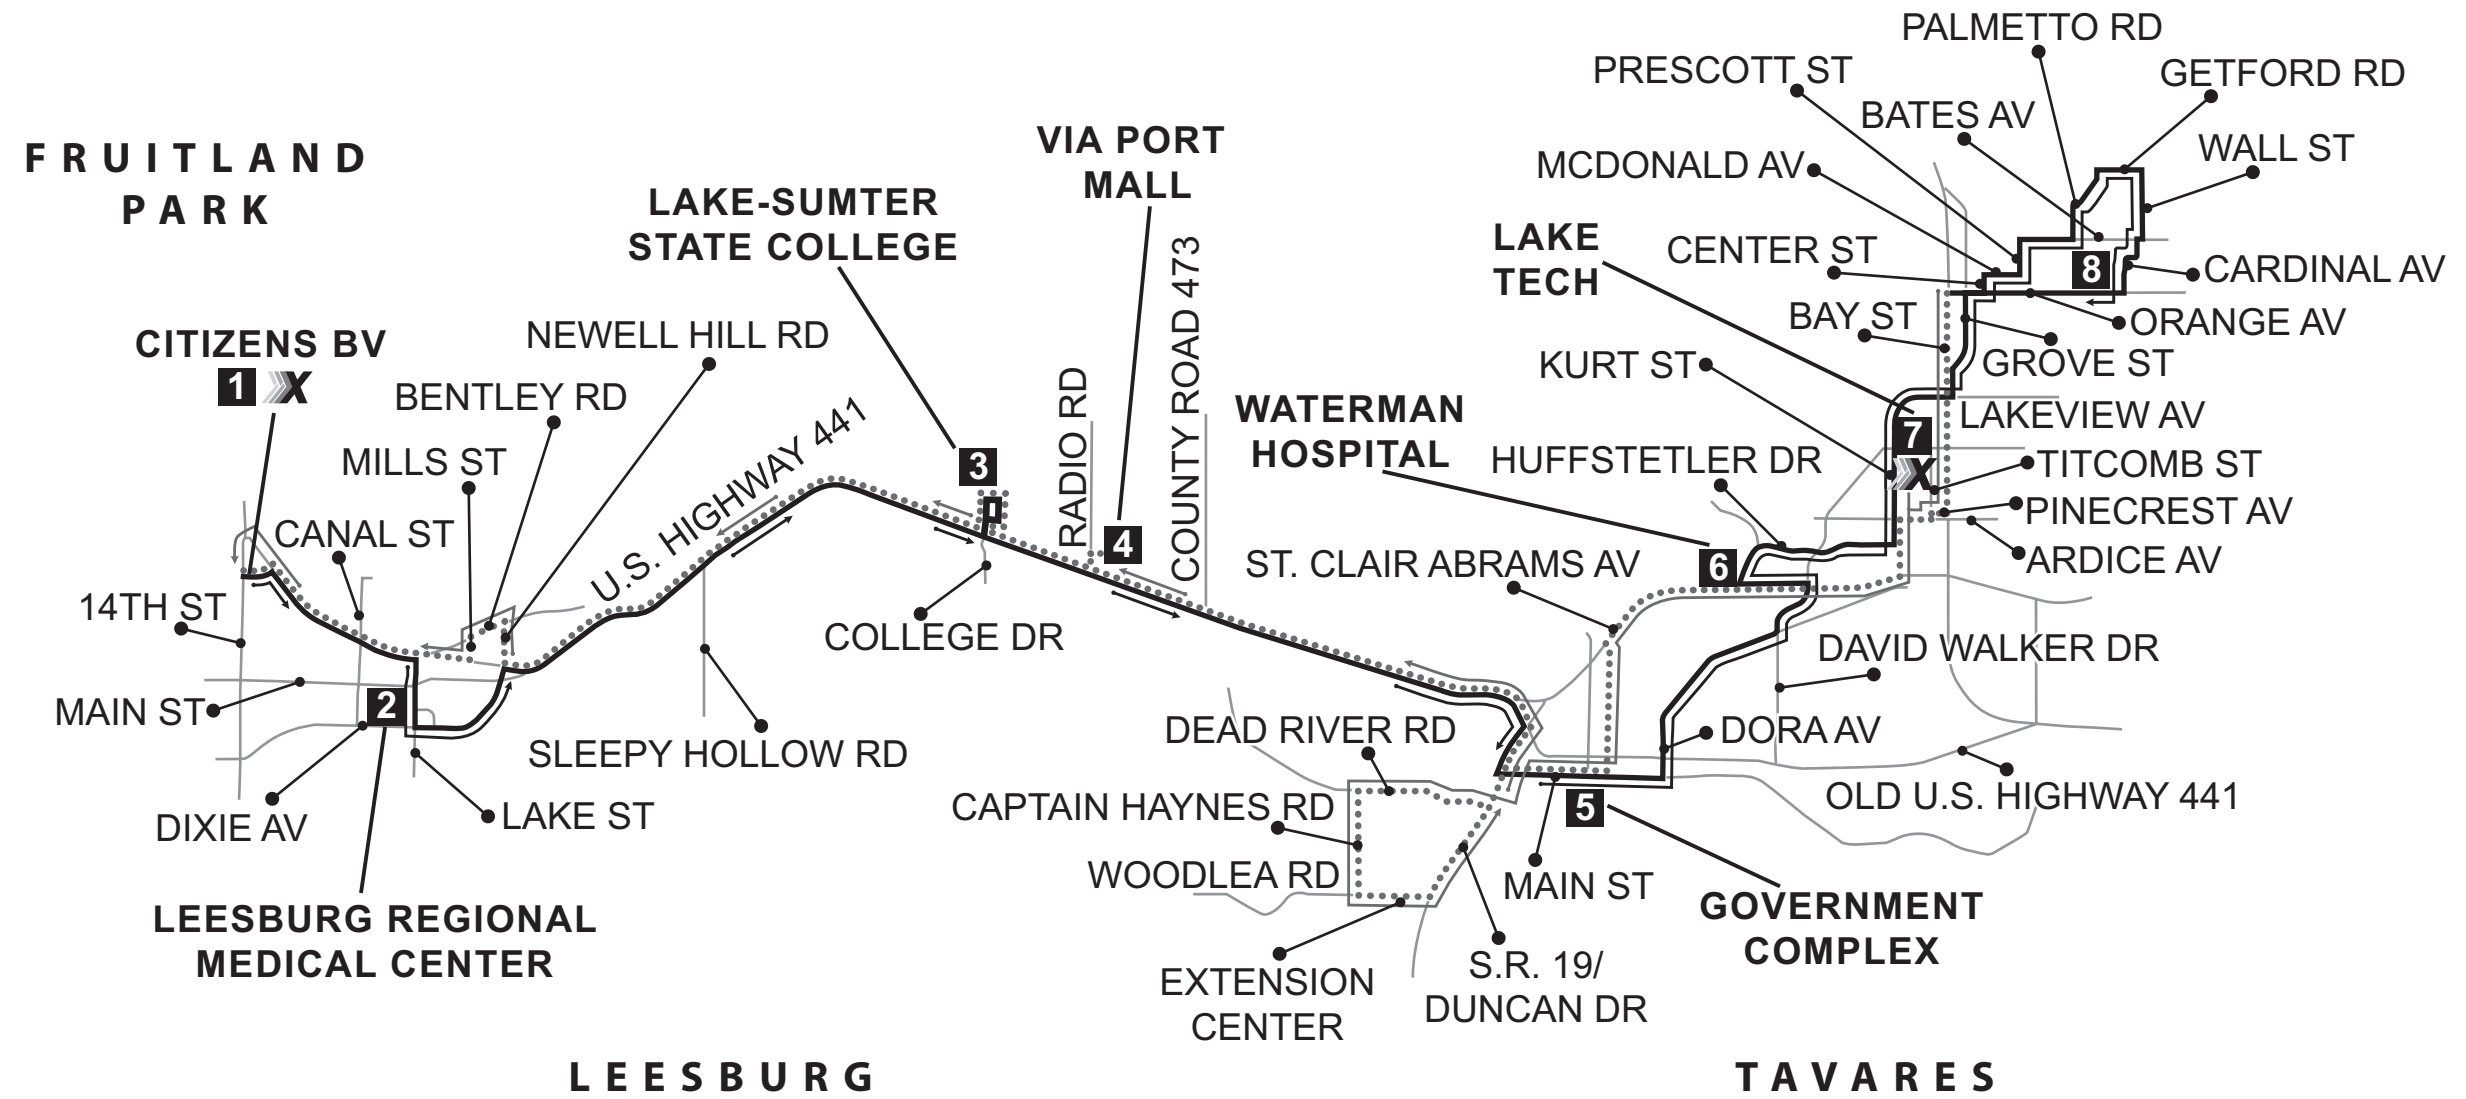

Leesburg to Eustis

1	2	3	4	5	6	7	8
U.S. Highway 27 (14th St.) & Citizens Blvd. X Transfer to Route 1A & 2	LRMC (Leesburg Regional Medical Center, Lake St.)	Lake Sumter State College	Via Port Mall (U.S. Highway 441)	Main St. (Lake County Government Complex)	Waterman Hospital (U.S. Highway 441)	Lake Tech. (Kurt St.) X Transfer to Routes 3 & 4	Cardinal Ave. & Orange Ave.
6:00	6:05	6:25	6:35	6:40	6:50	6:55	7:14
7:00	7:05	7:25	7:35	7:40	7:50	7:55	8:14
8:00	8:05	8:25	8:35	8:40	8:50	8:55	9:14
9:00	9:05	9:25	9:35	9:40	9:50	9:55	10:14
10:00	10:05	10:25	10:35	10:40	10:50	10:55	11:14
11:00	11:05	11:25	11:35	11:40	11:50	11:55	12:14
12:00	12:05	12:25	12:35	12:40	12:50	12:55	1:14
1:00	1:05	1:25	1:35	1:40	1:50	1:55	2:14
2:00	2:05	2:25	2:35	2:40	2:50	2:55	3:14
3:00	3:05	3:25	3:35	3:40	3:50	3:55	4:14
4:00	4:05	4:25	4:35	4:40	4:50	4:55	5:14
5:00	5:05	5:25	5:35	5:40	5:50	5:55	6:14
6:00	6:05	6:25	6:35	6:40	6:50	6:55	7:14

Westbound | Route 1

Eustis to Leesburg

8	7	6	5	4	3	1
Cardinal Ave. & Orange Ave.	Lake Tech. (Kurt St.) X Transfer to Routes 3 & 4	Waterman Hospital (U.S. Highway 441)	Main St. (Lake County Government Complex)	Via Port Mall (U.S. Highway 441)	Lake Sumter State College	U.S. Highway 27 (14th St.) & Citizens Blvd. X Transfer to Route 1A & 2
7:19	7:38	7:50	6:58	6:18	6:25	6:50
8:19	8:38	8:50	7:58	7:18	7:25	7:50
9:19	9:38	9:50	8:58	8:18	8:25	8:50
10:19	10:38	10:50	9:58	9:18	9:25	9:50
11:19	11:38	11:50	10:58	10:18	10:25	10:50
12:19	12:38	12:50	11:58	11:18	11:25	11:50
1:19	1:38	1:50	12:18	12:18	12:25	12:50
2:19	2:38	2:50	1:58	1:18	1:25	1:50
3:19	3:38	3:50	2:58	2:18	2:25	2:50
4:19	4:38	4:50	3:58	3:18	3:25	3:50
5:19	5:38	5:50	4:58	4:18	4:25	4:50
6:19	6:38	6:50	5:58	5:18	5:25	5:50
7:19	7:38	7:50	6:58	6:18	6:25	6:50
				7:18	7:25	7:50

EUSTIS

**FRUITLAND
PARK**

LEESBURG

TAVARES

———— Eastbound Westbound

X This symbol indicates transfer area. (Refer to schedule for transfer details)