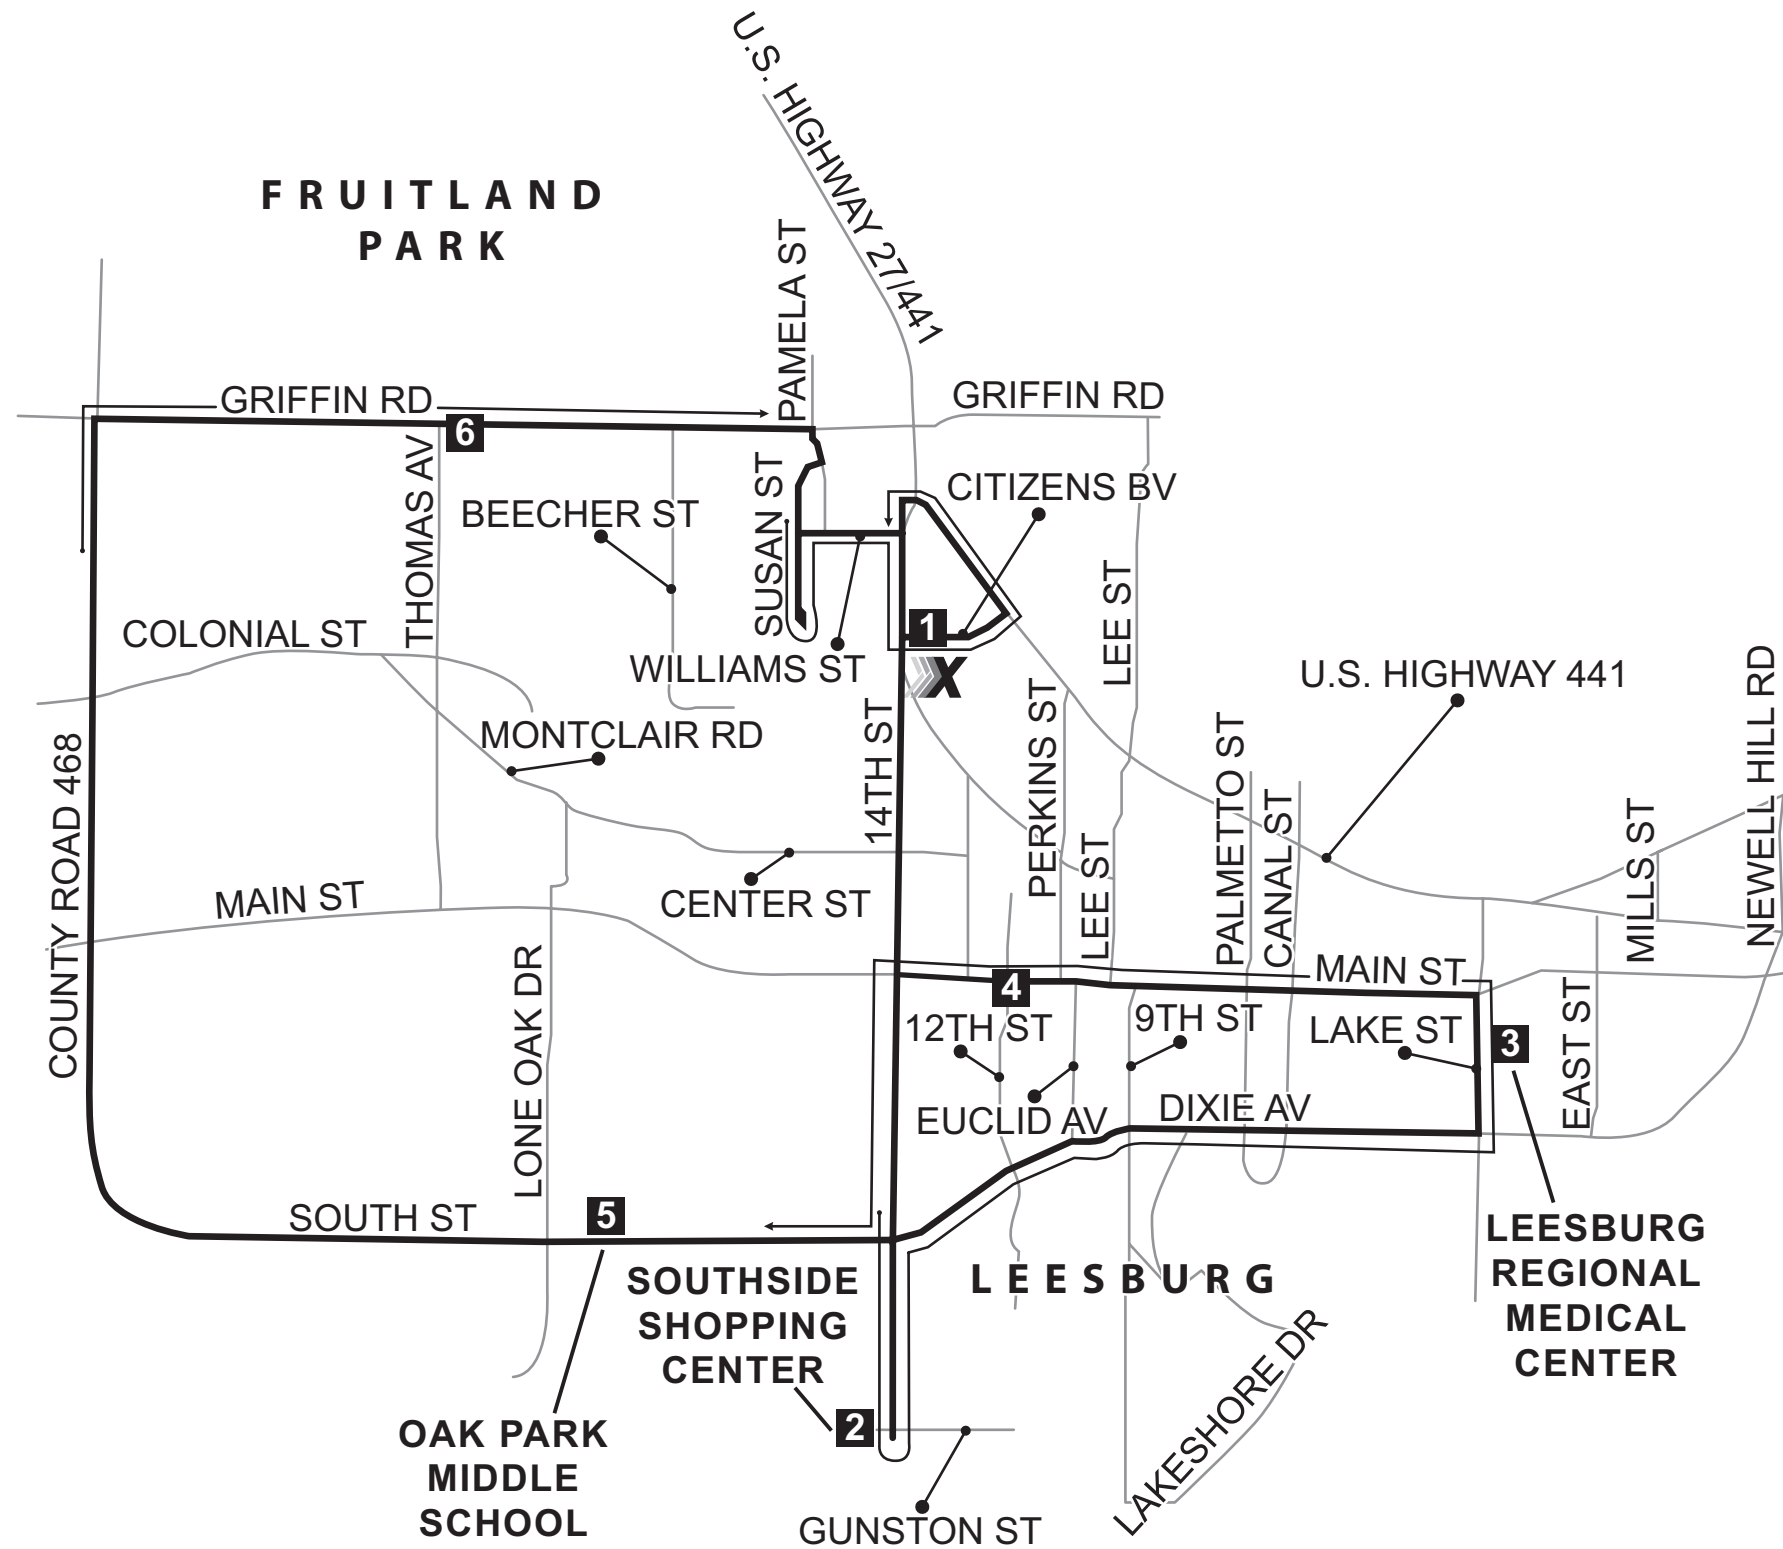

ROUTE 2

Leesburg Circulator

LakeXpress

The Way to Go

Look for this sign along the route for designated bus stops. (For more information regarding bus stops, refer to the back of this map.)

Leesburg Circulator | Route 2

Citizens Blvd. X Transfer to Routes 1 & 1A	Southside Shopping Center, One Stop Center (Gunston St. & U.S. Highway 27/441)	LRMC (Leesburg Regional Medical Center, Lake St.)	12th St. & Main St.	Oak Park Middle School (South St./State Road 44)	Thomas Ave. & Griffin Road	Citizens Blvd. X Transfer to Routes 1 & 1A
1	2	3	4	5	6	1
6:00	6:12	6:20	6:26	6:32	6:39	6:50
7:00	7:12	7:20	7:26	7:32	7:39	7:50
8:00	8:12	8:20	8:26	8:32	8:39	8:50
9:00	9:12	9:20	9:26	9:32	9:39	9:50
10:00	10:12	10:20	10:26	10:32	10:39	10:50
11:00	11:12	11:20	11:26	11:32	11:39	11:50
12:00	12:12	12:20	12:26	12:32	12:39	12:50
1:00	1:12	1:20	1:26	1:32	1:39	1:50
2:00	2:12	2:20	2:26	2:32	2:39	2:50
3:00	3:12	3:20	3:26	3:32	3:39	3:50
4:00	4:12	4:20	4:26	4:32	4:39	4:50
5:00	5:12	5:20	5:26	5:32	5:39	5:50
6:00	6:12	6:20	6:26	6:32	6:39	6:50

Monday through Friday / 6 a.m. to 8 p.m.
 Buses do not run on Saturdays, Sundays and federal holidays. • P.M. times are shown in bold.
 Not all stops are listed on the route maps and schedules. If your stop is not listed,
 use the time of the stop before yours to estimate when the bus will arrive.

 This symbol indicates transfer area. (Refer to schedule for transfer details)