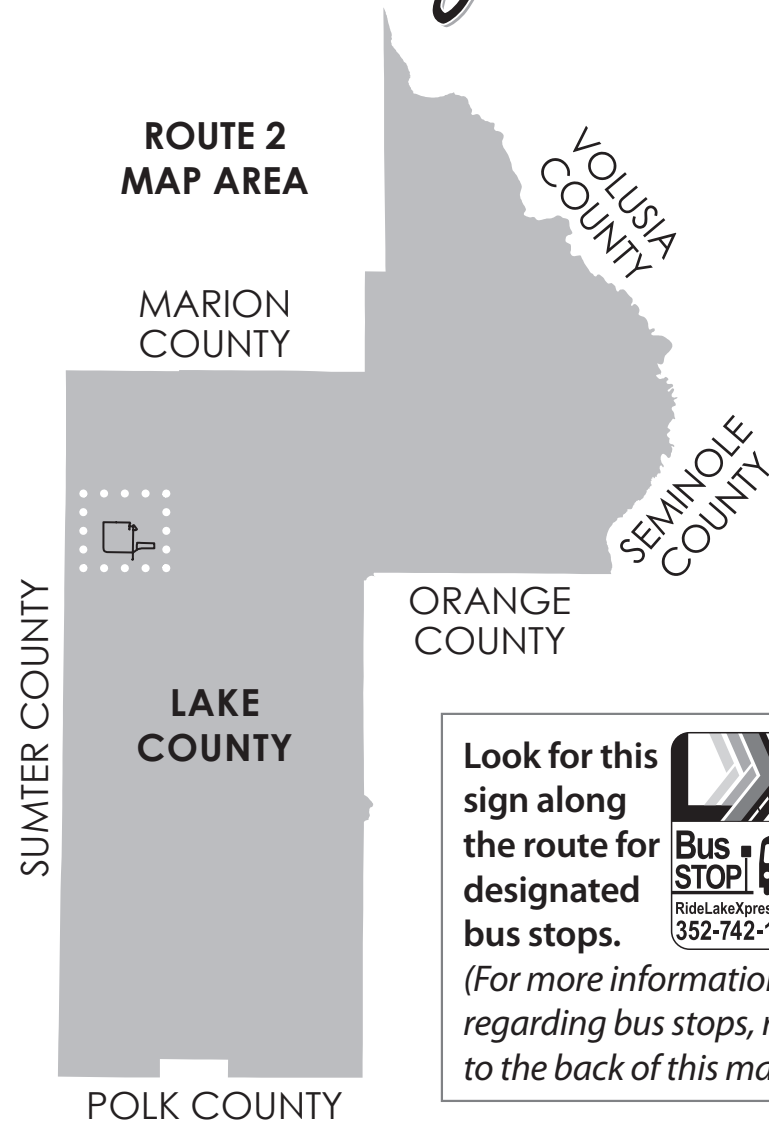

ROUTE 2

Leesburg Circulator

LakeXpress

The Way to Go

Look for this sign along the route for designated bus stops. (For more information regarding bus stops, refer to the back of this map.)

Leesburg Circulator | Route 2

Citizens Blvd. X Transfer to Routes 1 & 1A	Southside Shopping Center, One Stop Center (Gunston St. & U.S. Highway 27/441)	LRMC (Leesburg Regional Medical Center, Lake St.)	12th St. & Main St.	Oak Park Middle School (South St./State Road 44)	Thomas Ave. & Griffin Road	Citizens Blvd. X Transfer to Routes 1 & 1A
1	2	3	4	5	6	1
6:00	6:12	6:20	6:26	6:32	6:39	6:50
7:00	7:12	7:20	7:26	7:32	7:39	7:50
8:00	8:12	8:20	8:26	8:32	8:39	8:50
9:00	9:12	9:20	9:26	9:32	9:39	9:50
10:00	10:12	10:20	10:26	10:32	10:39	10:50
11:00	11:12	11:20	11:26	11:32	11:39	11:50
12:00	12:12	12:20	12:26	12:32	12:39	12:50
1:00	1:12	1:20	1:26	1:32	1:39	1:50
2:00	2:12	2:20	2:26	2:32	2:39	2:50
3:00	3:12	3:20	3:26	3:32	3:39	3:50
4:00	4:12	4:20	4:26	4:32	4:39	4:50
5:00	5:12	5:20	5:26	5:32	5:39	5:50
6:00	6:12	6:20	6:26	6:32	6:39	6:50

Monday through Friday / 6 a.m. to 8 p.m.
 Buses do not run on Saturdays, Sundays and federal holidays. • P.M. times are shown in bold.
 Not all stops are listed on the route maps and schedules. If your stop is not listed,
 use the time of the stop before yours to estimate when the bus will arrive.

 This symbol indicates transfer area. (Refer to schedule for transfer details)