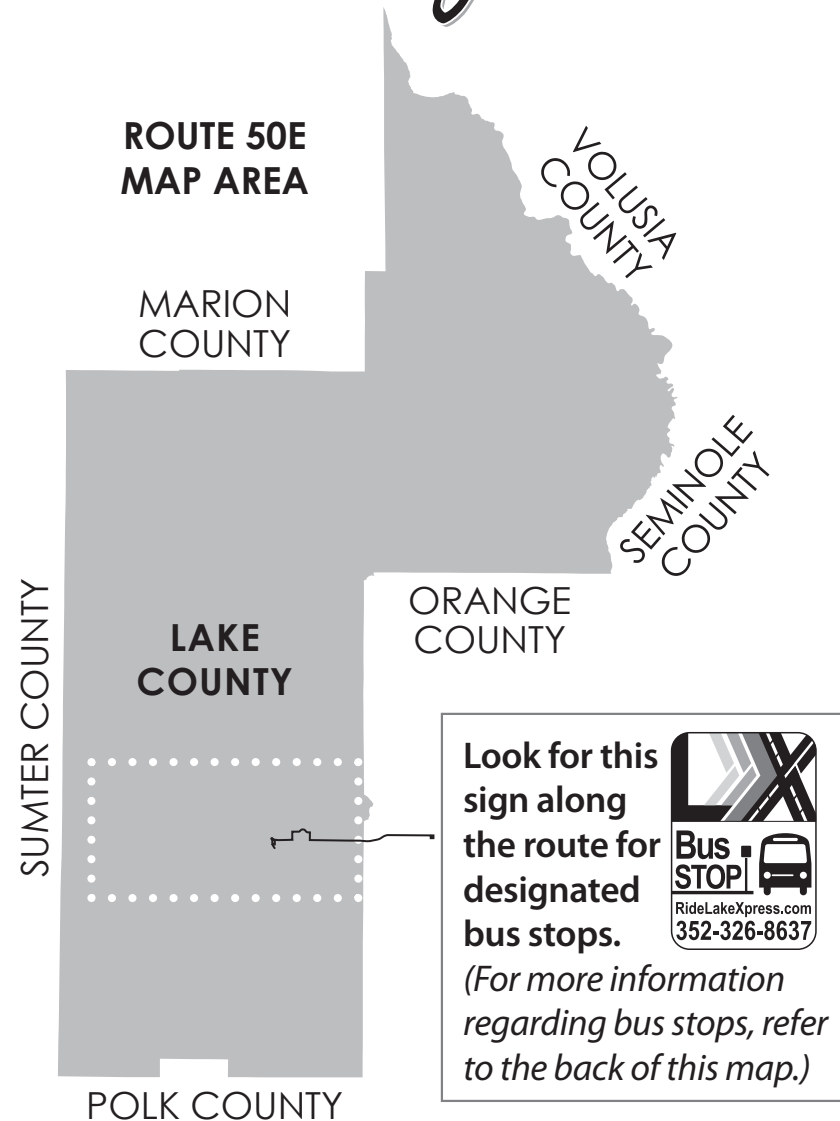

# ROUTE 50 EAST

Clermont to Winter Garden

LakeXpress

*The Way to Go*

## Eastbound | Route 50 East Loop

Clermont to Winter Garden

Clermont Park & Ride X Transfer to Route 50 W. Loop	South Lake Hospital (Citrus Tower Blvd. & State Road 50)	Target - Lake-Sumter State College (Hancock Road & State Road 50)	Lake Blvd. & State Road 50	Shoppes At West Point I (State Road 50)
1	2	3	4	5
5:35	5:41	5:44	5:49	5:56
6:35	6:41	6:44	6:49	6:56
7:35	7:41	7:44	7:49	7:56
8:35	8:41	8:44	8:49	8:56
9:35	9:41	9:44	9:49	9:56
10:35	10:41	10:44	10:49	10:56
11:35	11:41	11:44	11:49	11:56
12:35	12:41	12:44	12:49	12:56
1:35	1:41	1:44	1:49	1:56
2:35	2:41	2:44	2:49	2:56
3:35	3:41	3:44	3:49	3:56
4:35	4:41	4:44	4:49	4:56
5:35	5:41	5:44	5:49	5:56
6:35	6:41	6:44	6:49	6:56
7:35	7:41	7:44	7:49	7:56

## Westbound | Route 50 East Loop

Winter Garden to Clermont

Winter Garden Regional Shopping Center (S. Park Ave. & State Road 50) X Transfer to LYNX Link 105	Lake Blvd. & State Road 50	Target - Lake-Sumter State College (Hancock Road & State Road 50)	South Lake Hospital (Citrus Tower Blvd. & State Road 50)	Clermont Park & Ride (Arrive)	Clermont Park & Ride (Depart) X Transfer to 50 W. Loop
6	4	3	2		1
5:59	6:06	6:09	6:13	6:21	6:35
6:59	7:06	7:09	7:13	7:21	7:35
7:59	8:06	8:09	8:13	8:21	8:35
8:59	9:06	9:09	9:13	9:21	9:35
9:59	10:06	10:09	10:13	10:21	10:35
10:59	11:06	11:09	11:13	11:21	11:35
11:59	12:06	12:09	12:13	12:21	12:35
12:59	1:06	1:09	1:13	1:21	1:35
1:59	2:06	2:09	2:13	2:21	2:35
2:59	3:06	3:09	3:13	3:21	3:35
3:59	4:06	4:09	4:13	4:21	4:35
4:59	5:06	5:09	5:13	5:21	5:35
5:59	6:06	6:09	6:13	6:21	6:35
6:59	7:06	7:09	7:13	7:21	7:35
7:59	8:06	8:09	8:13	8:21	8:35

———— Eastbound    ..... Westbound

**X** This symbol indicates transfer area to **Lynx Link 105** (to Orlando), and **Route 50 West** (to Mascotte).