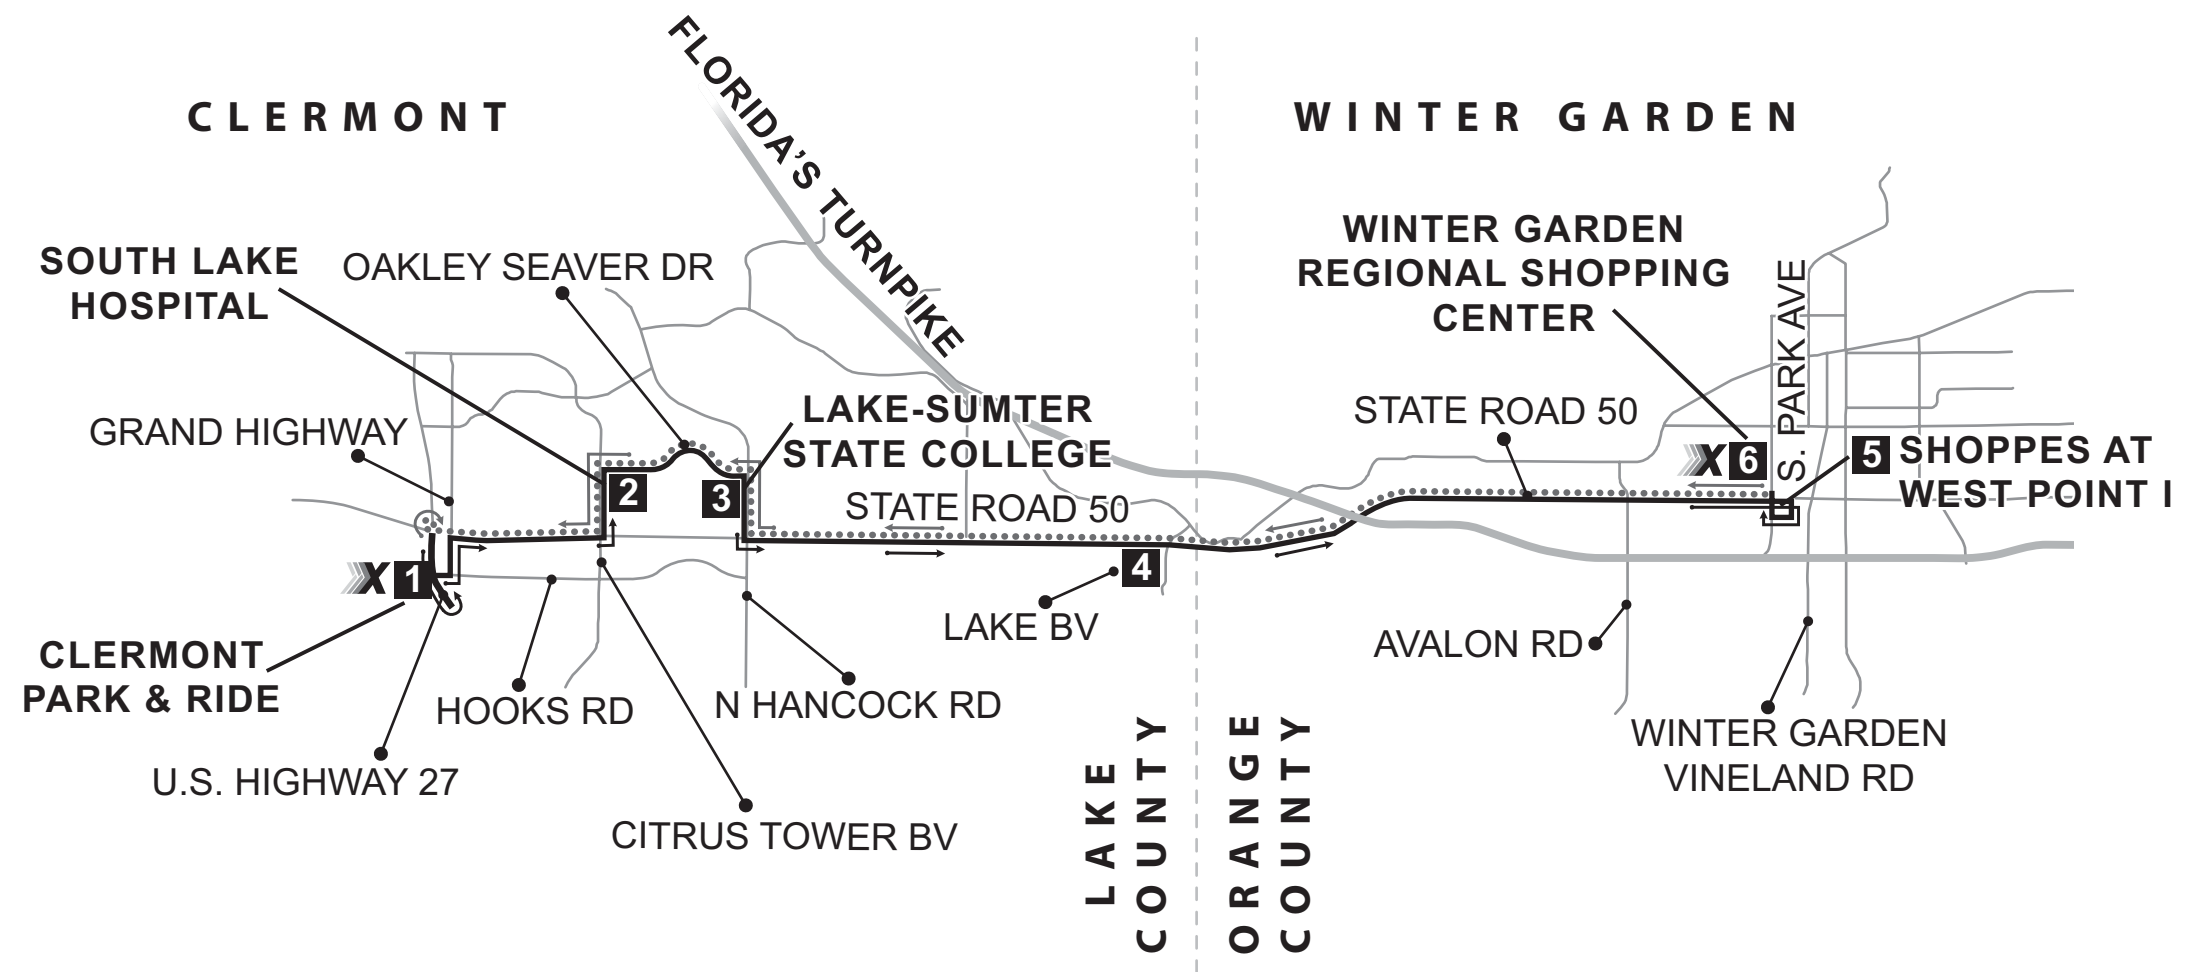

# ROUTE 50 EAST

Clermont to Winter Garden

LakeXpress

*The Way to Go*

## Eastbound | Route 50 East Loop

Clermont to Winter Garden

Clermont Park & Ride X Transfer to Route 50 W. Loop	South Lake Hospital (Citrus Tower Blvd. & State Road 50)	Target - Lake-Sumter State College (Hancock Road & State Road 50)	Lake Blvd. & State Road 50	Shoppes At West Point I (State Road 50)
1	2	3	4	5
5:35	5:41	5:44	5:49	5:56
6:35	6:41	6:44	6:49	6:56
7:35	7:41	7:44	7:49	7:56
8:35	8:41	8:44	8:49	8:56
9:35	9:41	9:44	9:49	9:56
10:35	10:41	10:44	10:49	10:56
11:35	11:41	11:44	11:49	11:56
12:35	12:41	12:44	12:49	12:56
1:35	1:41	1:44	1:49	1:56
2:35	2:41	2:44	2:49	2:56
3:35	3:41	3:44	3:49	3:56
4:35	4:41	4:44	4:49	4:56
5:35	5:41	5:44	5:49	5:56
6:35	6:41	6:44	6:49	6:56
7:35	7:41	7:44	7:49	7:56

## Westbound | Route 50 East Loop

Winter Garden to Clermont

Winter Garden Regional Shopping Center (S. Park Ave. & State Road 50) X Transfer to LYNX Link 105	Lake Blvd. & State Road 50	Target - Lake-Sumter State College (Hancock Road & State Road 50)	South Lake Hospital (Citrus Tower Blvd. & State Road 50)	Clermont Park & Ride (Arrive)	Clermont Park & Ride (Depart) X Transfer to 50 W. Loop
6	4	3	2		1
5:59	6:06	6:09	6:13	6:21	6:35
6:59	7:06	7:09	7:13	7:21	7:35
7:59	8:06	8:09	8:13	8:21	8:35
8:59	9:06	9:09	9:13	9:21	9:35
9:59	10:06	10:09	10:13	10:21	10:35
10:59	11:06	11:09	11:13	11:21	11:35
11:59	12:06	12:09	12:13	12:21	12:35
12:59	1:06	1:09	1:13	1:21	1:35
1:59	2:06	2:09	2:13	2:21	2:35
2:59	3:06	3:09	3:13	3:21	3:35
3:59	4:06	4:09	4:13	4:21	4:35
4:59	5:06	5:09	5:13	5:21	5:35
5:59	6:06	6:09	6:13	6:21	6:35
6:59	7:06	7:09	7:13	7:21	7:35
7:59	8:06	8:09	8:13	8:21	8:35

———— Eastbound    ..... Westbound

**X** This symbol indicates transfer area to **Lynx Link 105** (to Orlando), and **Route 50 West** (to Mascotte).